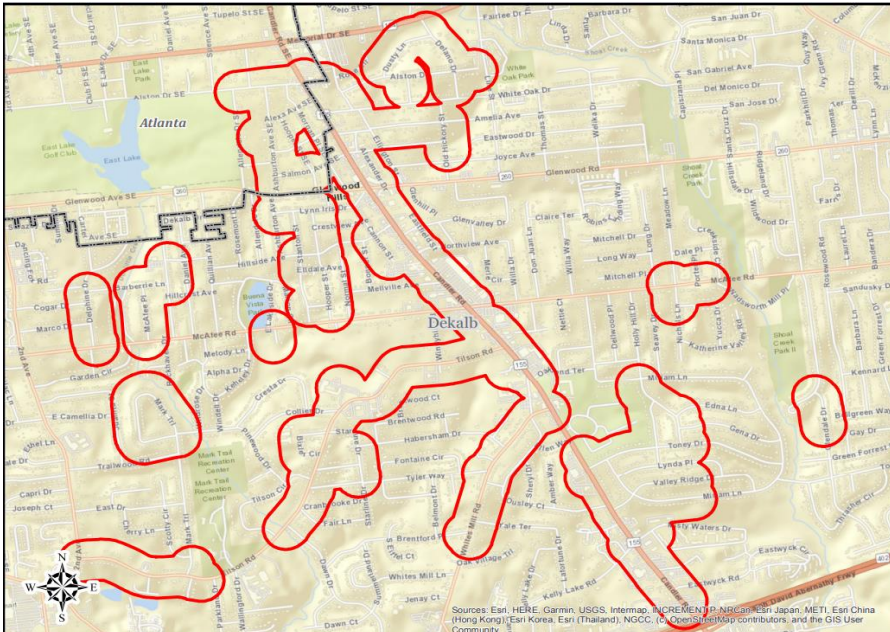

Important information about inspection work in your area

Dear Customer:

In the coming days you will see Atlanta Gas Light, or one of its trusted contractors, performing routine inspections in your neighborhood. Atlanta Gas Light, along with its contractor SEC, will be inspecting underground facilities in your neighborhood.

Inspect Sewers

Sewer inspections are part of Atlanta Gas Light's safety practices. If your sewer service is not accessible from the street, SEC will contact you to coordinate a sewer line inspection from inside your property. There will be no interruption to your natural gas or sewer service during the inspection unless repairs are needed. Vital information from the inspection will be marked on lawns and sidewalks with spray paint.

Atlanta Gas Light is responsible for maintaining the underground system that safely carries reliable natural gas to homes and businesses in your area. We appreciate your patience and thank you for your understanding as we complete this important work.

Questions?

Zakhariah Todd
678.628.3650
Ztodd@seconnections.com

April Johnson
224.230.6246
apjohns@southernco.com

For more information about natural gas safety, visit atlantagaslight.com/safety.

Affected areas

Ashburton Ave	Ellington St	Miriam Ln
Barberrie Ln	Glendale Ct	Misty Waters Dr
Birkdale Ter	Glendale Dr	Morgan Pl
Bixler Circ	Glenhill Pl	Nichols Ln
Brentford Pl	Glenvalley Dr	
Candler Pkwy	Glenwood Rd	
Candler Rd	Hillside Ave	
Cannon St	Holly Hill Dr	
Cogae Dr	Hooper St	
Collier Cir	Hopewell Ln	
Collier Dr	Kaybrook Rd	
Delano Dr	Kelly Lake Rd	
Delphine Dr	Lynn Iris Dr	
Dusty Ln	Marco Dr	
Eastwood Dr	Mark Trl	
Eastwyck Cir	Mcafee Pl	
Eastwyck Rd	Mcafee Rd	
Eastwyck Way	Meadow Ln	
Elldale Ave	Mellview Ave	

For your safety

All SEC employees will have SEC issued ID cards. All people working on this project will present ID cards, if requested.

Restore landscaping & pavement

We understand that you value the appearance of your property. If excavation activity is needed to complete our inspection, Atlanta Gas Light will restore landscaping and paving impacted by our inspections to the condition in which we found it. Temporary restoration of some areas may be necessary until permanent restoration can be completed.

Our commitment

We take great care in implementing construction practices that limit disturbances and we understand your time is valuable. We appreciate your understanding and thank you for allowing us to continue to provide you with safe and reliable natural gas service.

atlantagaslight.com