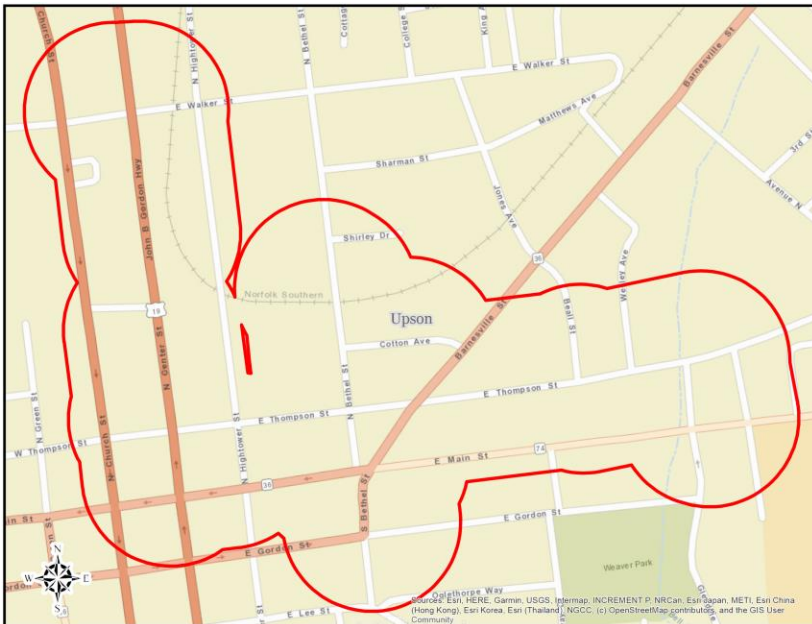

Important information

about inspection work in your area

Dear Customer:

In the coming days you will see Atlanta Gas Light, or one of its trusted contractors, performing routine inspections in your neighborhood. Atlanta Gas Light, along with its contractor Southeast Connections (SEC), will be inspecting underground facilities in your neighborhood.

Inspect Sewers

Sewer inspections are part of Atlanta Gas Light's safety practices. If your sewer service is not accessible from the street, SEC will make contact with you to coordinate a sewer line inspection from inside your property. There will be no interruption to your natural gas or sewer service during the inspection unless repairs are needed. Vital information from the inspection will be marked on lawns and sidewalks with spraypaint.

Atlanta Gas Light is responsible for maintaining the underground system that safely carries reliable natural gas to homes and businesses in your area. We appreciate your patience and thank you for your understanding as we complete this important work.

Questions?

Zakhariah Todd
678.628.3650
Ztodd@seconnections.com

April Johnson
224.230.6246
apjohns@southernco.com

For more information about natural gas safety, visit atlantagaslight.com/safety.

Affected areas

Barnesville Street
Beall Street
N Bethel Street
S Bethel Street
N Center Street
S Center Street
N Church Street
Cotton Avenue
Glendale Road
E Gordon Street
N Hightower Street
E Main Street
W Main Street
E Thompson Street

For your safety

All SEC employees will have SEC issued ID cards. All people working on this project will present ID cards, if requested.

Restore landscaping & pavement

We understand that you value the appearance of your property. If excavation activity is needed to complete our inspection, Atlanta Gas Light will restore landscaping and paving impacted by our inspections to the condition in which we found it. Temporary restoration of some areas may be necessary until permanent restoration can be completed.

Our commitment

We take great care in implementing construction practices that limit disturbances and we understand your time is valuable. We appreciate your understanding and thank you for allowing us to continue to provide you with safe and reliable natural gas service.

atlantagaslight.com